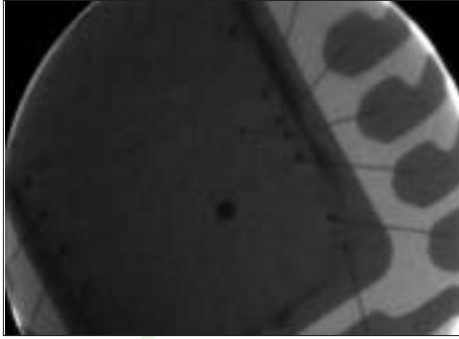

Electronic component

ATTRIBUTES:

- Portable
- Easy to use
- Safe
- High resolution images
- Rugged
- Variable power capability